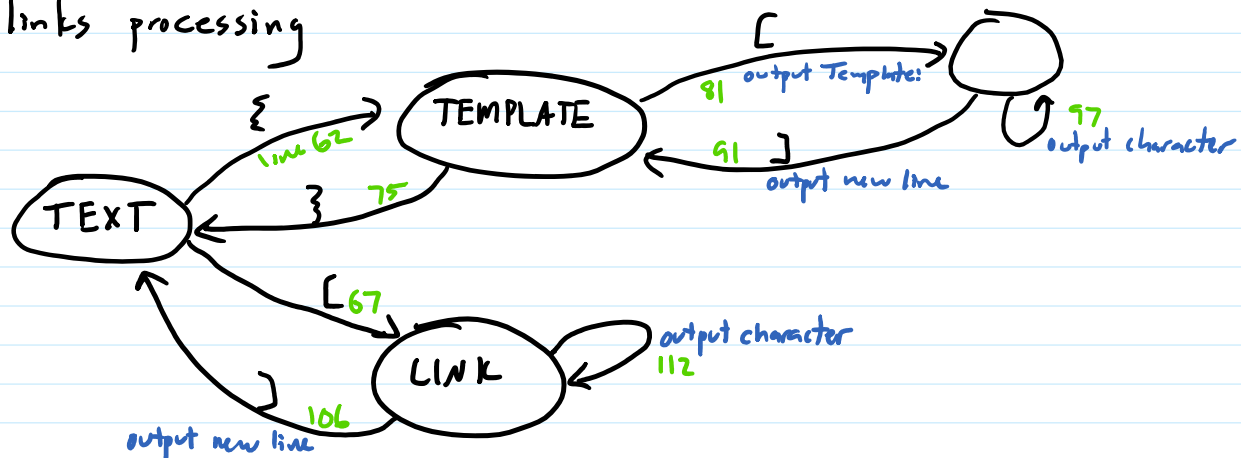

PowerPoint freeform shape

Ms. Pac-Man ghost

Jimilinks processing

line numbers refer to the code in jimilinks.c that handles the transition

low

high

Splitting Tracks