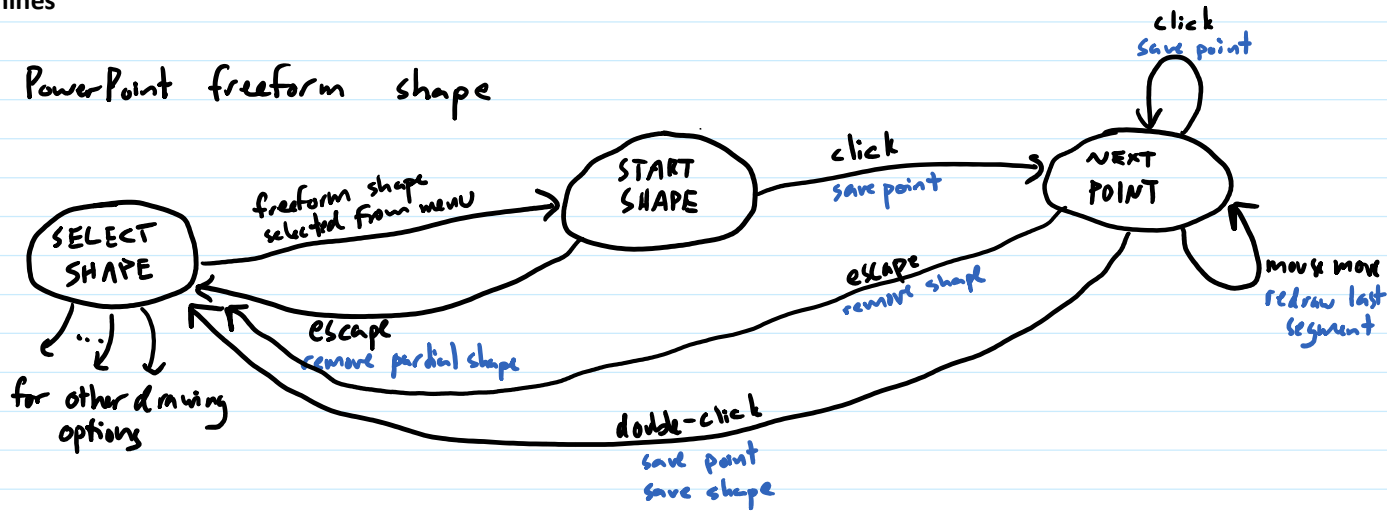

PowerPoint freeform shape

Ms. Pac-Man ghost

Jimilinks processing

line numbers refer to the code in jimilinks.c that handles the transition

low

high

Splitting Tracks